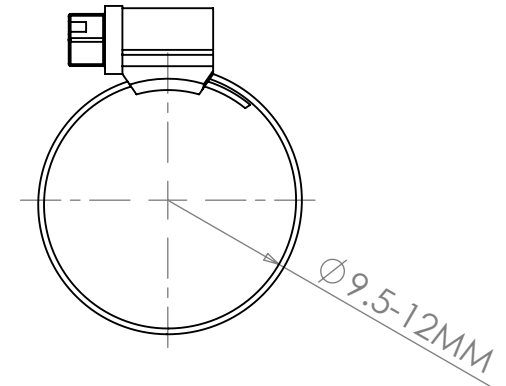

1

2

3

4

5

6

A

A

B

B

C

C

D

D

1				07/10/2019	
REV	CREATED	CHECKED	APPROVED	DWG DATE	REF

MATERIAL: MILD STEEL

THIS DRAWING IS CONFIDENTIAL AND IS THE PROPERTY OF THE WEST GROUP LTD AND MAY NOT BE REPRODUCED IN WHOLE OR IN PART, OR USED FOR ANY OTHER PURPOSE OTHER THAN THAT FOR WHICH IT IS SUPPLIED. ALL RIGHTS IN RESPECT OF PATENTS, DESIGN AND COPYRIGHTS RESERVED.

WEST GROUP LTD, UK
TEL: +44 (0) 23 9226 6031
WWW.WESTGROUP.CO.UK
SALES@WESTGROUP.CO.UK

TITLE: JUBILEE CLIP (9.5-12MM)

	DIM'S mm[inch]	SCALE NTS	SIZE A4	SHEET 1 / 1	DOCUMENT NUMBER 000 ZP	REVISION 1

1

2

3

4

5

6