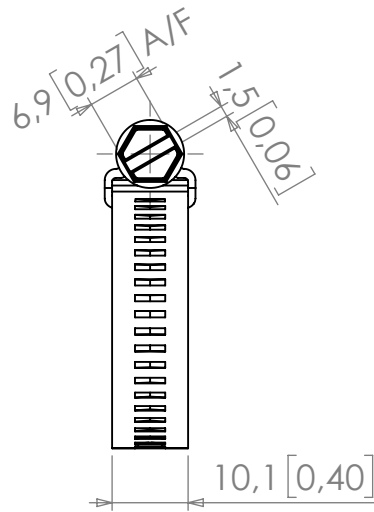

1

2

3

4

5

6

A

A

B

B

C

C

D

D

1				07/10/2019	
REV	CREATED	CHECKED	APPROVED	DWG DATE	REF

MATERIAL: MILD STEEL

THIS DRAWING IS CONFIDENTIAL AND IS THE PROPERTY OF THE WEST GROUP LTD AND MAY NOT BE REPRODUCED IN WHOLE OR IN PART, OR USED FOR ANY OTHER PURPOSE OTHER THAN THAT FOR WHICH IT IS SUPPLIED. ALL RIGHTS IN RESPECT OF PATENTS, DESIGN AND COPYRIGHTS RESERVED.

WEST GROUP LTD, UK
TEL: +44 (0) 23 9226 6031
WWW.WESTGROUP.CO.UK
SALES@WESTGROUP.CO.UK

TITLE: JUBILEE CLIP (9.5-12MM)

	DIM'S mm[inch]	SCALE NTS	SIZE A4	SHEET 1 / 1	DOCUMENT NUMBER 000 ZP	REVISION 1

1

2

3

4

5

6